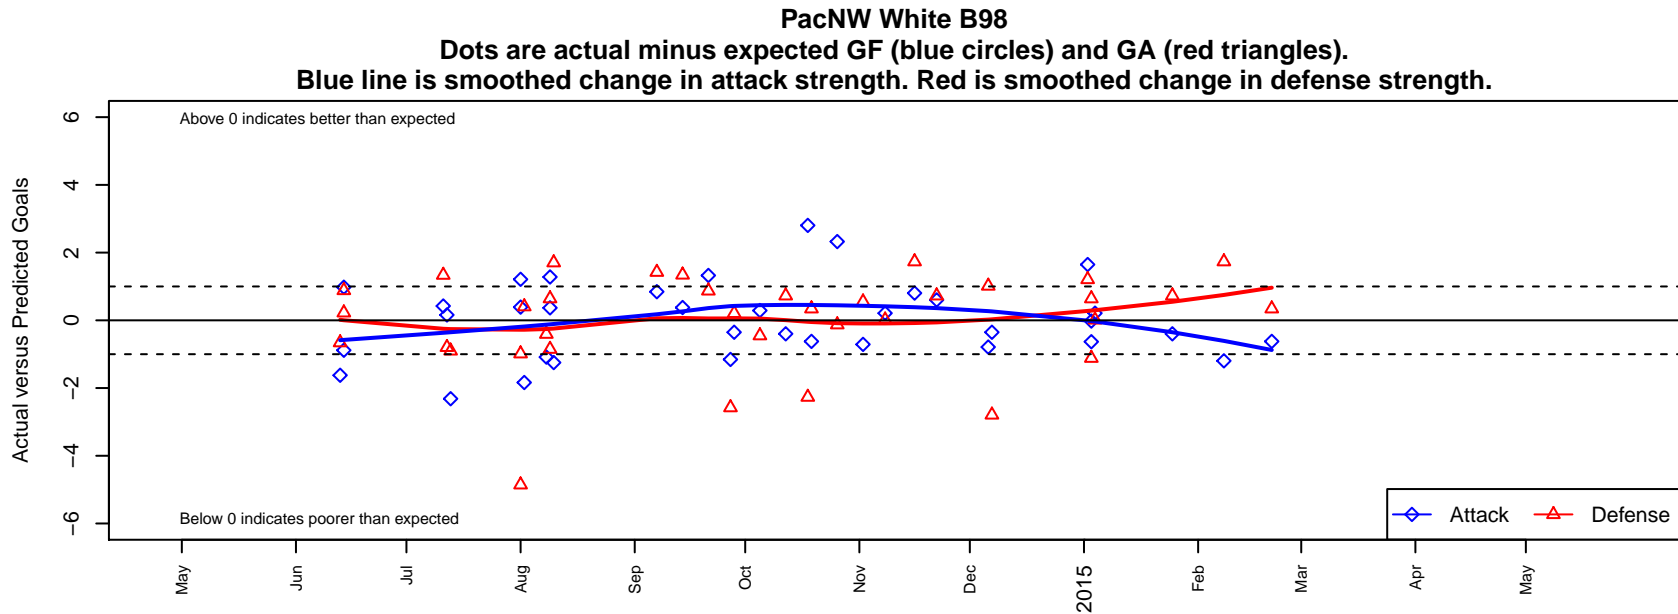

PacNW White B98

Pacific Northwest SC
 Tukwila, WA
 B98 total strength=1396
 attack=10.95 defense=5.7
 fall league = RCL B98 Div 4

alt names used:
 PacNW B98 White
 PACIFIC NORTHWEST PACNW 98 WHITE (W.
 PacNW 98 White
 PacNW 98 white
 PacNW B98 White
 PACIFIC NORTHWEST PACNW 98 WHITE (W.
 PacNW B98 White

**attack and defense variance (black dot)
relative to other teams
and top 10 in region**

**attack and defense rating
relative to others at age
and all opponents in last 13 months**

Performance relative to 13 month average