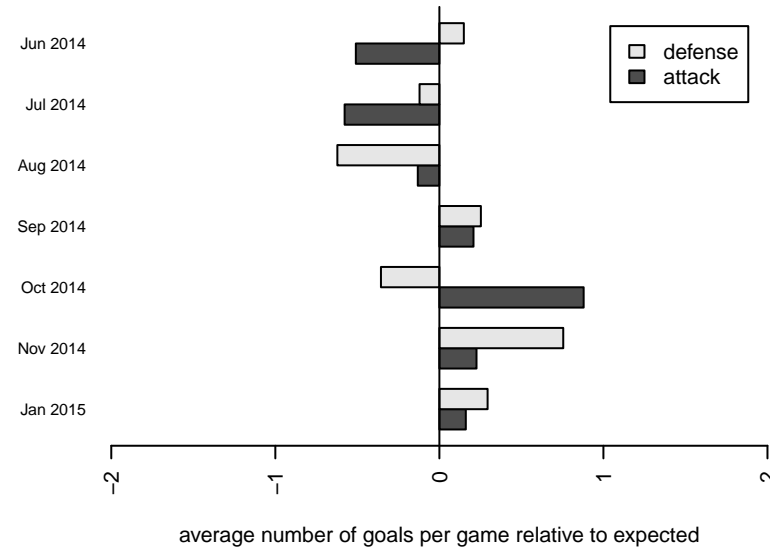

Performance relative to 13 month average