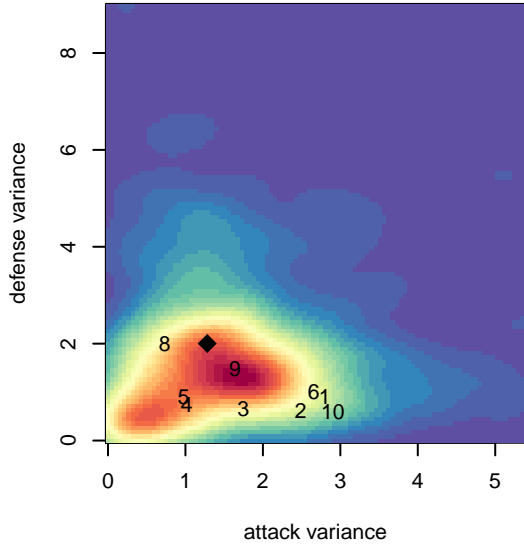

PacNW White B98

Pacific Northwest SC
 Tukwila, WA
 B98 total strength=1396
 attack=10.95 defense=5.7
 fall league = RCL B98 Div 4

alt names used:
 PacNW B98 White
 PACIFIC NORTHWEST PACNW 98 WHITE (W.
 PacNW 98 White
 PacNW 98 white
 PacNW B98 White
 PACIFIC NORTHWEST PACNW 98 WHITE (W.
 PacNW B98 White

**attack and defense variance (black dot)
relative to other teams
and top 10 in region**

**attack and defense rating
relative to others at age
and all opponents in last 13 months**

Performance relative to 13 month average