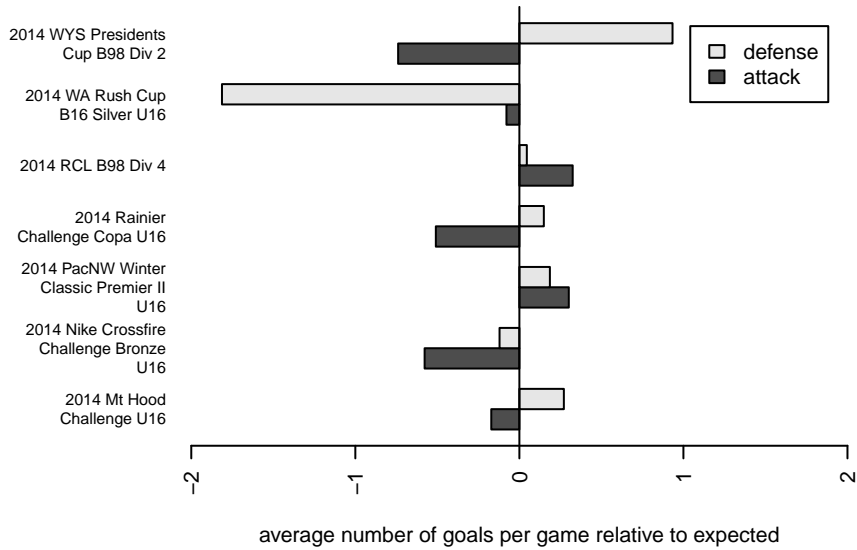

PacNW White B98

Pacific Northwest SC
 Tukwila, WA
 B98 total strength=1396
 attack=10.95 defense=5.7
 fall league = RCL B98 Div 4

alt names used:
 PacNW B98 White
 PACIFIC NORTHWEST PACNW 98 WHITE (W.
 PacNW 98 White
 PacNW 98 white
 PacNW B98 White
 PACIFIC NORTHWEST PACNW 98 WHITE (W.
 PacNW B98 White

Venues played:
 2014 Rainier Challenge Copa U16
 2014 Nike Crossfire Challenge Bronze U16
 2014 WA Rush Cup B16 Silver U16
 2014 Mt Hood Challenge U16
 2014 RCL B98 Div 4
 2014 PacNW Winter Classic Premier II U16
 2014 WYS Presidents Cup B98 Div 2

**attack and defense variance (black dot)
relative to other teams
and top 10 in region**

**attack and defense rating
relative to others at age
and all opponents in last 13 months**

Performance relative to 13 month average