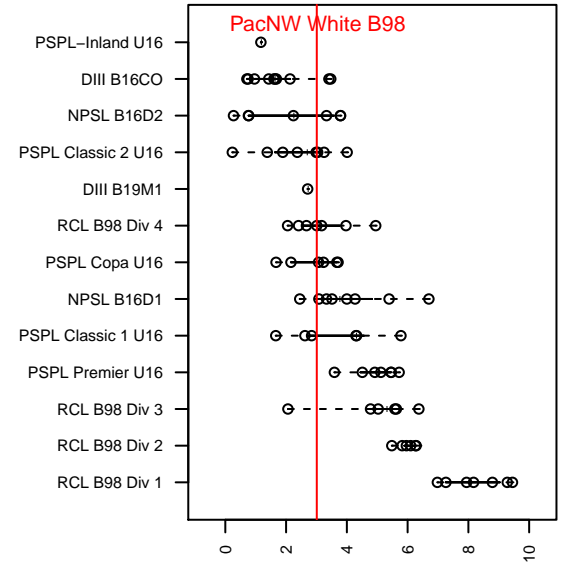

PacNW White B98

Pacific Northwest SC
 Tukwila, WA
 B98 total strength=1396
 attack=10.95 defense=5.7
 fall league = RCL B98 Div 4

alt names used:
 PacNW B98 White
 PACIFIC NORTHWEST PACNW 98 WHITE (W.
 PacNW 98 White
 PacNW 98 white
 PacNW B98 White
 PACIFIC NORTHWEST PACNW 98 WHITE (W.
 PacNW B98 White

**attack and defense variance (black dot)
relative to other teams
and top 10 in region**

**attack and defense rating
relative to others at age
and all opponents in last 13 months**

Performance relative to 13 month average