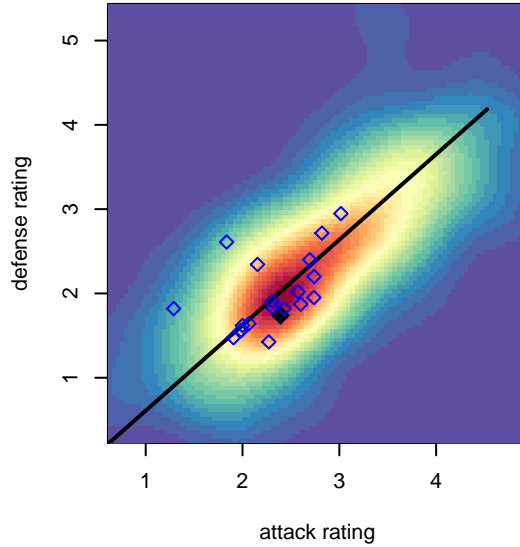

PacNW White B98

Pacific Northwest SC
 Tukwila, WA
 B98 total strength=1396
 attack=10.95 defense=5.7
 fall league = RCL B98 Div 4

alt names used:
 PacNW B98 White
 PACIFIC NORTHWEST PACNW 98 WHITE (W.
 PacNW 98 White
 PacNW 98 white
 PacNW B98 White
 PACIFIC NORTHWEST PACNW 98 WHITE (W.
 PacNW B98 White

**attack and defense variance (black dot)
relative to other teams
and top 10 in region**

**attack and defense rating
relative to others at age
and all opponents in last 13 months**

Performance relative to 13 month average